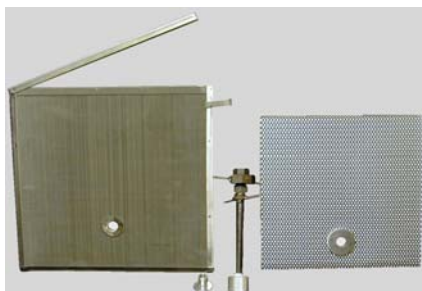

Instructions for using the GYCOR Filter Powder Pad with Metal Screen Adapters

For more information, please call GYCOR at (800) 772-0660

1. Remove the inner screen (baffle) from the screen adapter. Put the outer screen adapter in storage as you will no longer need it with Gycor's Filter Powder Pads.

2. Place the inner screen (baffle) in the Gycor Filter Powder Pad envelope.

3. Fold open end of pad envelope under screen to seal it and/or secure folded open end with stainless steel clips.

Each GYCOR Filter Powder Pad is designed to be changed daily, but can be used to filter more than once per day.