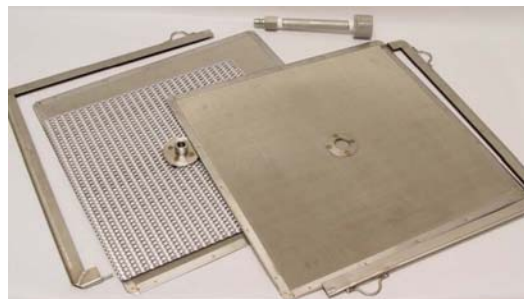

Instructions for using the GYCOR Filter Powder Pad with Metal Screen Adapters

For more information, please call GYCOR at (800) 772-0660

1. Remove the inner screen (baffle) from the screen adapter. Put the outer screen adapter in storage as you will no longer need it with Gycor's Filter Powder Pads.

2. Place the inner screen (baffle) in the Gycor Filter Powder Pad envelope.

3. Fold open end of pad envelope under screen to seal it and/or secure folded open end with stainless steel clips.

Each GYCOR Filter Powder Pad is designed to be changed daily, but can be used to filter more than once per day.