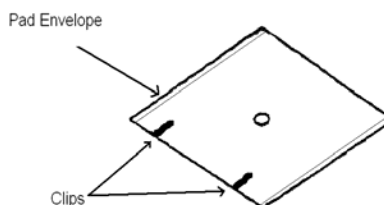

Instructions for using the GYCOR Filter Powder Pad with Metal Screen Adapters

For more information, please call GYCOR at (800) 772-0660

1. Remove the inner screen (baffle) from the screen adapter. Put the outer screen adapter in storage as you will no longer need it with Gycor's Filter Powder Pads.

2. Place the inner screen (baffle) in the Gycor Filter Powder Pad envelope.

3. Fold open end of pad envelope under screen to seal it and/or secure folded open end with stainless steel clips.

Each GYCOR Filter Powder Pad is designed to be changed daily, but can be used to filter more than once per day.