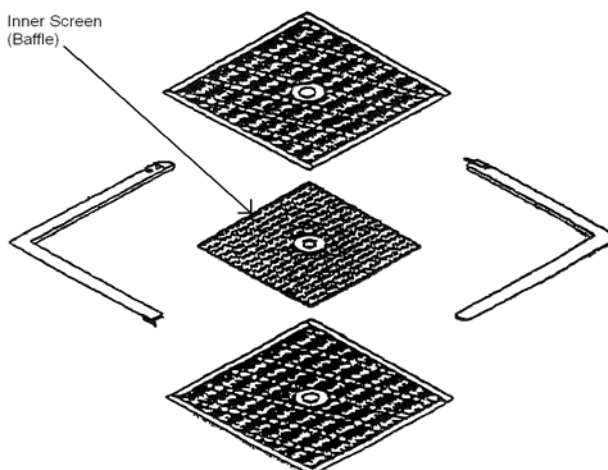

Instructions for using the GYCOR Filter Powder Pad with Metal Screen Adapters

For more information, please call GYCOR at (800) 772-0660

1. Remove the inner screen (baffle) from the screen adapter. Put the outer screen adapter in storage as you will no longer need it with Gycor's Filter Powder Pads.

2. Place the inner screen (baffle) in the Gycor Filter Powder Pad envelope.

3. Fold open end of pad envelope under screen to seal it and/or secure folded open end with stainless steel clips.

Each GYCOR Filter Powder Pad is designed to be changed daily, but can be used to filter more than once per day.