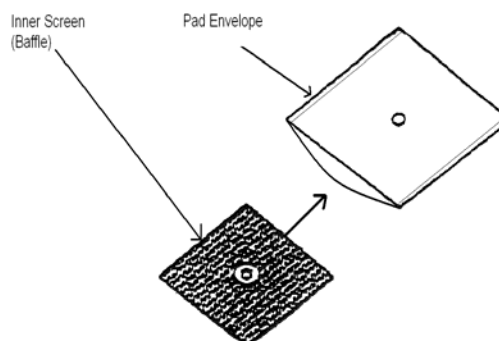

Instructions for using the GYCOR Filter Powder Pad with Metal Screen Adapters

For more information, please call GYCOR at (800) 772-0660

1. Remove the inner screen (baffle) from the screen adapter. Put the outer screen adapter in storage as you will no longer need it with Gycor's Filter Powder Pads.

2. Place the inner screen (baffle) in the Gycor Filter Powder Pad envelope.

3. Fold open end of pad envelope under screen to seal it and/or secure folded open end with stainless steel clips.

Each GYCOR Filter Powder Pad is designed to be changed daily, but can be used to filter more than once per day.